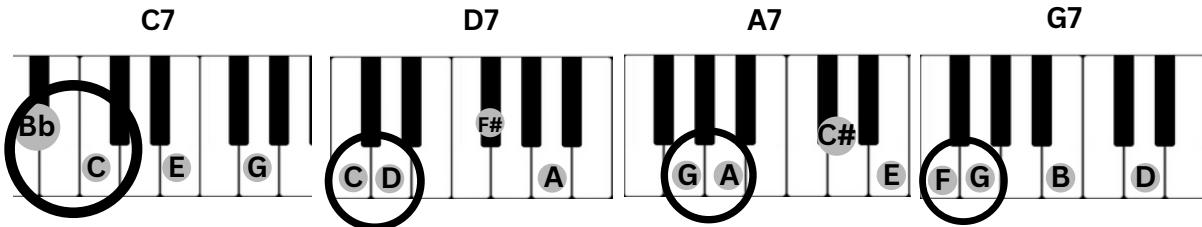

I Am A Child of God #301

Melody → E E E F G E G C C B A G
 Chords → C F G C F C

I am a child of God, And he has sent me here,

G G E E G G F F
 Has giv-en me an earth-ly home
A7 Dm

E E D B A G
 With par-ents kind and dear
D7 G