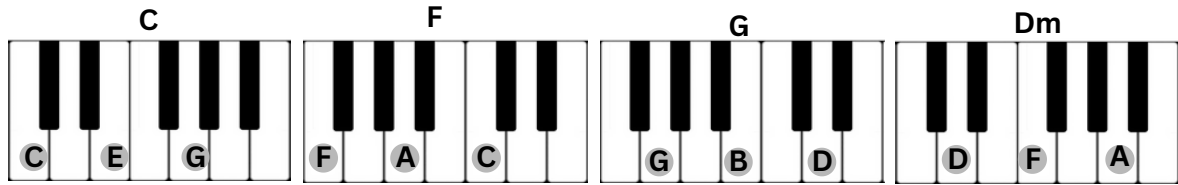

I Am A Child of God #301

Melody → E E E F G E G C C B A G
 Chords → C F G C F C

I am a child of God, And he has sent me here,

G G E E G G F F
 Has giv-en me an earth-ly home
A7 Dm

E E D B A G
 With par-ents kind and dear
D7 G